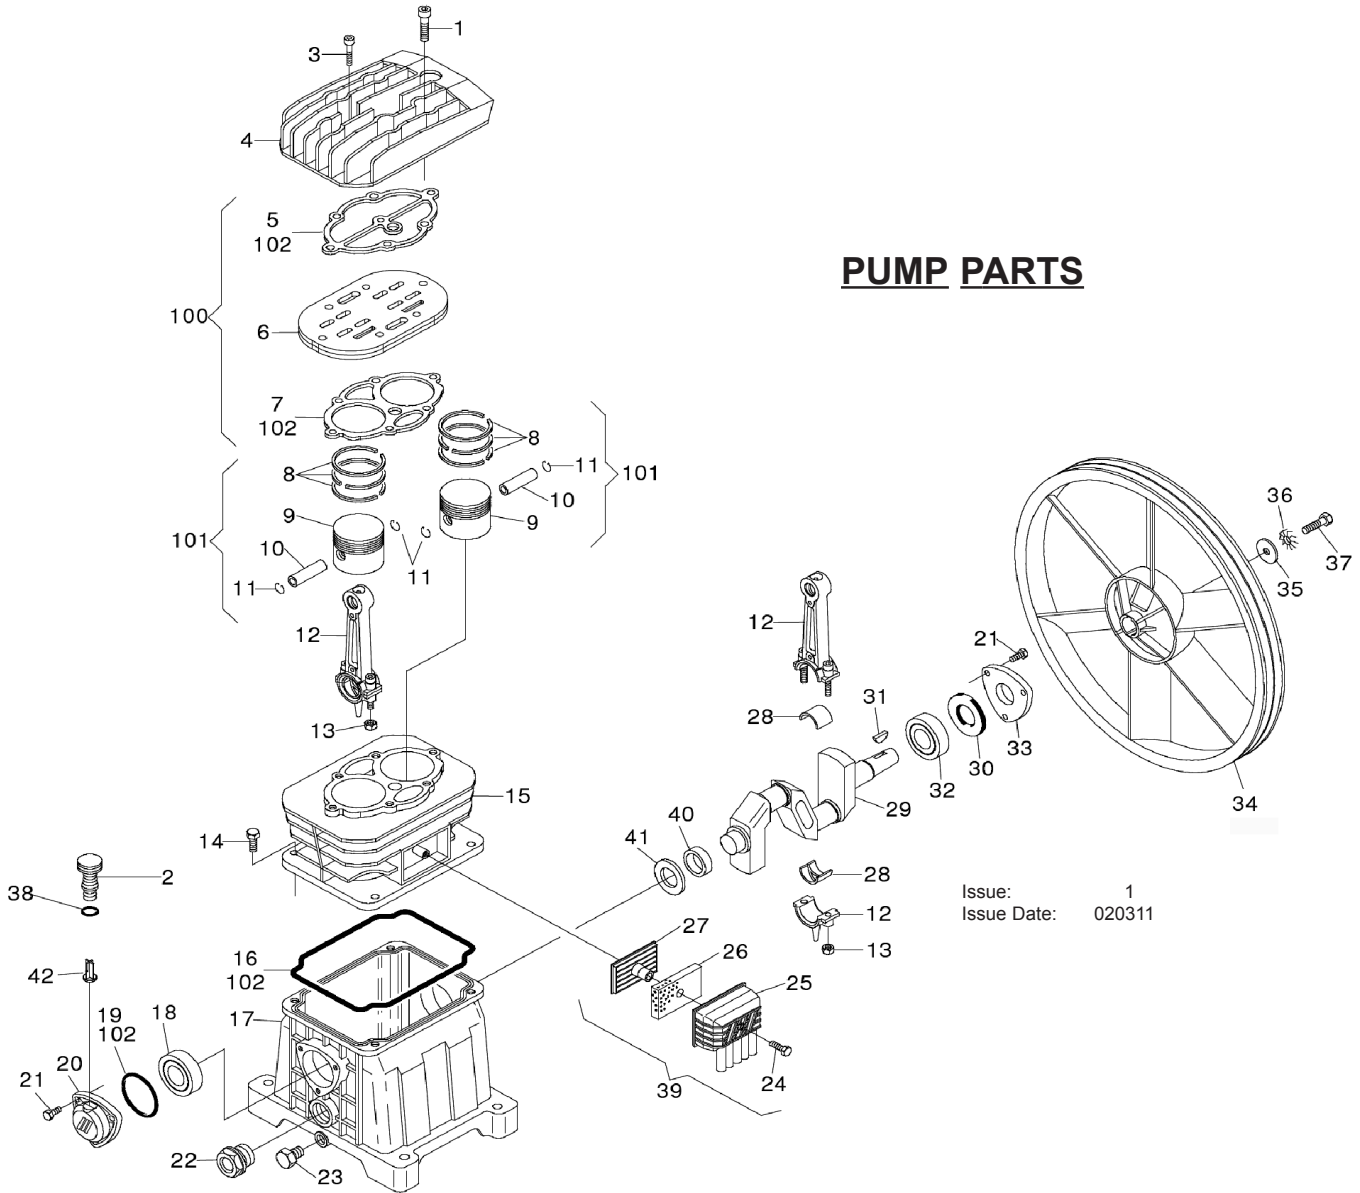

PUMP PARTS

Issue: 1
Issue Date: 020311

ITEM	PART NO	DESCRIPTION	ITEM	PART NO	DESCRIPTION	ITEM	PART NO	DESCRIPTION
1	SAC7010080000	HEAD BOLT	16	SAC7079440000	CRANKCASE SEAL	31	SAC7051510000	KEY
2	SAC7091120000	BREATHER PLUG	17	SAC5071040008	CRANKCASE	32	SAC7060060000	BEARING 6205
3	SAC7010140000	HEAD BOLT	18	SAC7060200000	BEARING	33	SAC7151170000	REAR COVER
4	SAC5030580008	HEAD	19	SAC7079450000	O-RING	34	SAC7201010000	FLYWHEEL
5	SAC7079470000	HEAD GASKET	20	SAC7151590000	FRONT COVER	35	SAC7030270000	WASHER
6	SAC9106380000	VALVE PLATE KIT	21	SAC7012180000	SCREW (M6x20)	36	SAC7031010000	TOOTHED WASHER
7	SAC7079480000	VALVE PLATE GASKET	22	SAC7180060000	OIL LEVEL SIGHT GLASS	37	SAC7011100000	BOLT (M8x25)
8	SAC4080120000	PISTON RING SET	23	SAC7090090000	PLUG 1/4"	38	SAC7070110000	O-RING
9	SAC7220230000	PISTON	24	SAC7012150000	SCREW (M4x45)	39	SAC4086990000	INTAKE FILTER COMPLETE
10	SAC7050180000	PISTON PIN	25	SAC7151240000	INTAKE FILTER	40	SAC7031120000	WASHER
11	SAC7041410000	SEEGER RING	26	SAC7210610000	FILTER ELEMENT	41	SAC7031110000	SPACER
12	SAC5050510008	CON-ROD	27	SAC7456260000	FILTER PLATE	42	SAC7091270000	DIPSTICK
13	SAC7022030000	NUT	28	SAC7062050000	BUSHING	100	SAC4082930000	VALVE PLATE KIT
14	SAC7011100000	BOLT (M8x25)	29	SAC5041010008	CRANKSHAFT	101	SAC4291140000	PISTON GROUP
15	SAC7575250000	CYLINDER	30	SAC7071150000	OIL SEAL	102	SAC4082000000	GASKET KIT

NOTE: It is our policy to continually improve products and as such we reserve the right to alter data, specifications and component parts without prior notice.

IMPORTANT: No liability is accepted for incorrect use of product.

WARRANTY: Guarantee is 12 months from purchase date, proof of which will be required for any claim.

INFORMATION: For a copy of our latest catalogue and promotions call us on 01284 757525 and leave your full name and address, including postcode.