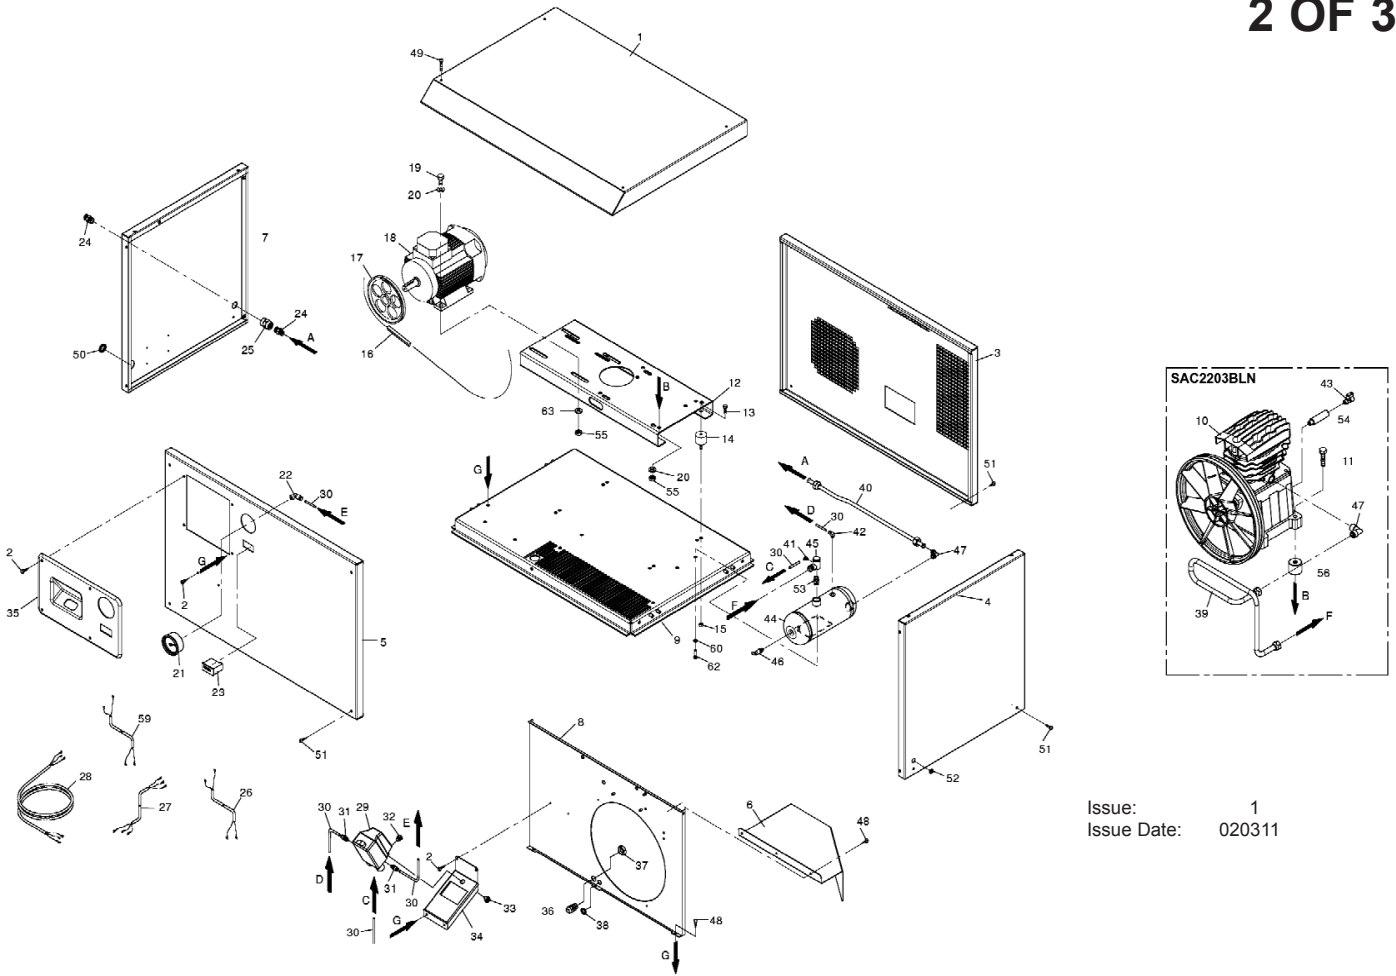

Issue: 1
Issue Date: 020311

ITEM	PART NO	DESCRIPTION	ITEM	PART NO	DESCRIPTION	ITEM	PART NO	DESCRIPTION
1	SAC5167290008	UPPER PANEL	21	SAC7111030000	PRESSURE GAUGE	41	SAC7080780000	JOINT
2	SAC7014420000	BOLT (M5x20)	22	SAC7080890000	ELBOW	42	SAC6006380614	ELBOW
3	SAC5168940008	REAR PANEL	23	SAC7563510000	TIMER	43	SAC7130440000	TAP
4	SAC5168900008	SIDE PANEL	24	SAC7081311150	JOINT	44	SAC5156280008	TANK
5	SAC5168910008	FRONT PANEL	25	SAC7085700000	CONNECTOR	45	SAC7190150000	NON-RETURN VALVE
6	SAC5169650008	COVER SUPPORT	26	SAC7326650000	PRESSURE SWITCH CABLE	46	SAC7192010000	SAFETY VALVE
7	SAC5167300008	SIDE PANEL	27	SAC7327350000	THERMAL CABLE	47	SAC7080160000	ELBOW
8	SAC5167350008	MIDDLE PANEL	28	SAC7328800000	PRESSURE SWITCH CABLE	48	SAC7012240000	SCREW (M5x15)
9	SAC5167360008	BASE	29	SAC7251220000	PRESSURE SWITCH	49	SAC7010500000	SCREW (M5x80)
10	SAC3020401000	PUMP UNIT	30	SAC7230010000	HOSE	50	SAC7500060000	GLAND
11	SAC7012670000	SCREW (M10x90)	31	SAC7084220000	FITTING	51	SAC7014450000	SCREW (M5x50)
12	SAC5167370008	MOTOR/PUMP UNIT BASE	32	SAC7016070000	SWITCH PLUG	52	SAC7091160000	PLASTIC PLUG
13	SAC7011360000	SCREW (M8x10)	33	SAC7090080000	PLUG 3/8	53	SAC7081010000	JOINT
14	SAC7364420000	SHOCK ABSORBER	34	SAC5168930008	PRESSURE SWITCH SUPPORT	54	SAC7018990000	JOINT
15	SAC7020070000	NUT M8	35	SAC7155770000	FRONT PANEL COVER	55	SAC7020070000	NUT M8
16	SAC7371270000	BELT	36	SAC7500440000	ADJUSTMENT	56	SAC7063060000	SPACER
17	SAC7406350000	MOTOR PULLEY	37	SAC7500440010	LOCK NUT (M20x1.5)	59	SAC7327280000	CABLE
18	SAC7381400000	MOTOR	38	SAC7500070000	GLAND	60	SAC7030020000	WASHER
19	SAC7011350000	SCREW (M8x35)	39	SAC7235750000	DELIVERY PIPE	62	SAC7011210000	SCREW (M6x25)
20	SAC7030030000	WASHER	40	SAC7234530000	DELIVERY PIPE	63	SAC7030290000	WASHER

NOTE: It is our policy to continually improve products and as such we reserve the right to alter data, specifications and component parts without prior notice.

IMPORTANT: No liability is accepted for incorrect use of product.

WARRANTY: Guarantee is 12 months from purchase date, proof of which will be required for any claim.

INFORMATION: For a copy of our latest catalogue and promotions call us on 01284 757525 and leave your full name and address, including postcode.