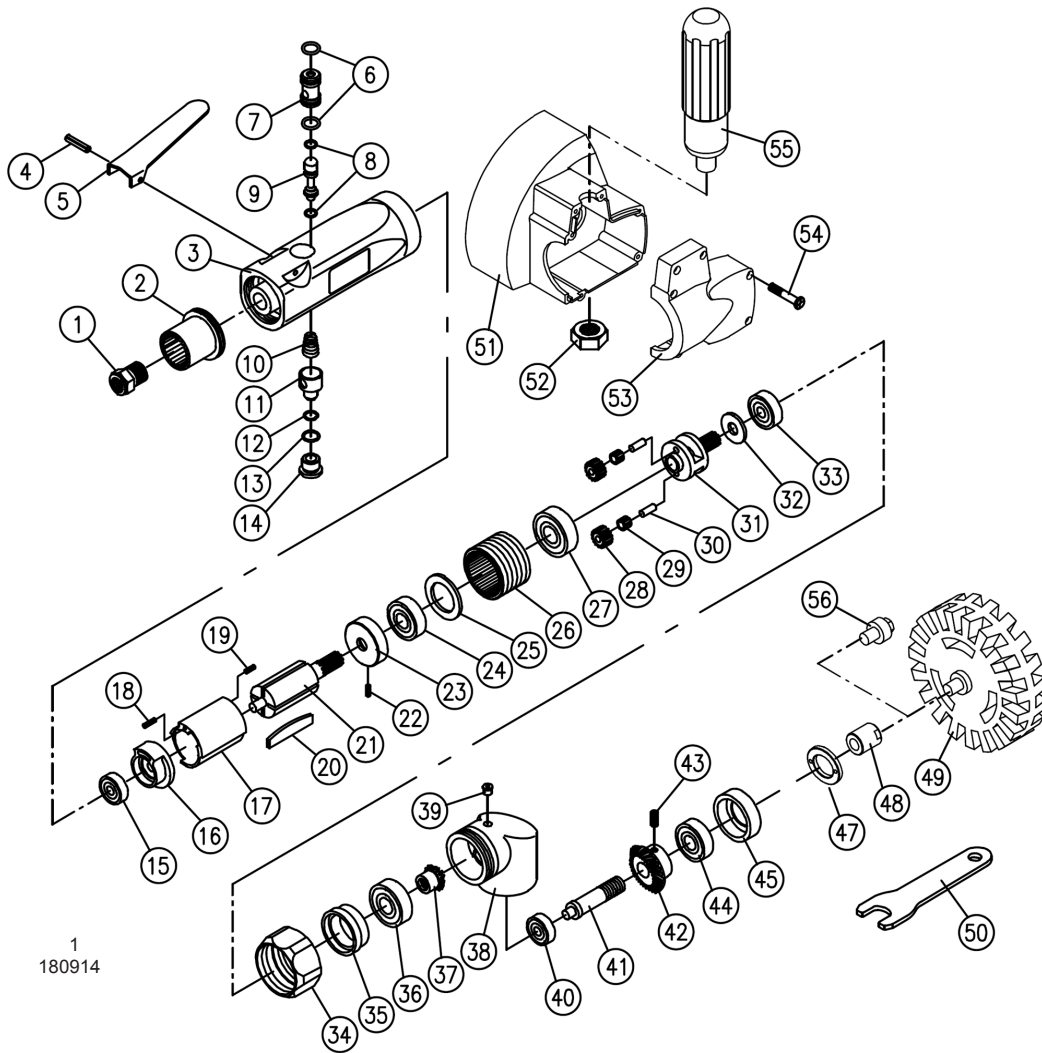

PARTS FOR:
SMART ERASER AIR TOOL KIT 4pc
 MODEL: **SA695**

Issue: 1
 Issue Date: 180914

ITEM	PART NO	DESCRIPTION	ITEM	PART NO	DESCRIPTION	ITEM	PART NO	DESCRIPTION
1	SA695.01	AIR INLET	22	SA695.22	SPRING PIN	43	SA695.43	SET SCREW
2	SA695.02	THROTTLE ARBOR	23	SA695.23	FRONT PLATE	44	SA695.44	BEARING
3	SA695.03	HOUSING	24	SA695.24	BEARING	45	SA695.45	BEARING CAP
4	SA695.04	LEVER PIN	25	SA695.25	BEARING WASHER	47	SA695.47	CLAMP NUT
5	SA695.05	THROTTLE LEVER	26	SA695.26	INTERNAL GEAR	48	SA695.48	ADAPTOR
6	SA695.06	O-RING	27	SA695.27	BEARING	49	SA95PXPLUS	DELUXE STRIPE REMOVING PAD
7	SA695.07	VALVE BUSHING	28	SA695.28	PLANET GEAR	50	SA695.50	SPANNER
8	SA695.08	O-RING	29	SA695.29	NEEDLE BEARING (KT477)	51	SA695.51	FRONT COVER
9	SA695.09	VALVE STEM	30	SA695.30	PLANET PIN	52	SA695.52	HEXAGON NUT
10	SA695.10	VALVE SPRING	31	SA695.31	PLANET CAGE	53	SA695.53	BACK COVER
11	SA695.11	AIR REGULATOR	32	SA695.32	WASHER	54	SA695.54	SCREW
12	SA695.12	O-RING	33	SA695.33	BEARING	55	SA695.55	HANDLE
13	SA695.13	O-RING	34	SA695.34	CLAMP NUT	56	SA695.56	ADAPTOR
14	SA695.14	THROTTLE VALVE PLUG	35	SA695.35	BEARING COVER	--	SA695A	ABRASIVE DISC **
15	SA695.15	BEARING	36	SA695.36	BEARING	--	SA695WS	WIRE WIRE (STRAIGHT) **
16	SA695.16	END PLATE	37	SA695.37	PINION	--	SA695WA	WIRE WHEEL (ANGLED) **
17	SA695.17	CYLINDER	38	SA695.38	ANGLE HOUSING			
18	SA695.18	SPRING PIN	39	SA695.39	GREASE CUP			
19	SA695.19	SPRING PIN	40	SA695.40	BEARING			
20	SA695.20	ROTOR BLADE	41	SA695.41	SPINDLE			
21	SA695.21	ROTOR	42	SA695.42	GEAR			
								** NOT SHOWN